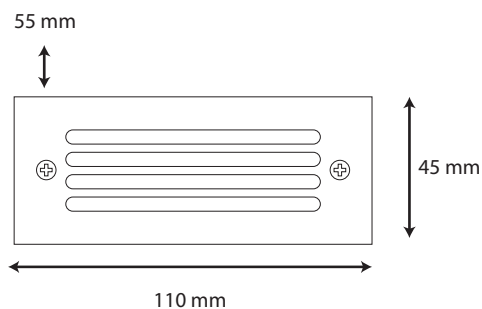

DIMENSION

PRODUCT

Name	LED Stair Light
Reference	EL-RST-3WS (MD1-S)
Model	MD1-S
Body color	Sand Silver Color
Category	Recessed Outdoor
Material	Aluminum

LIGHTING INFORMATION

Light source	LED
Gross luminous flux	45Lm
Power	3 W
Colour temperature CCT	3000 K
Colour Rendering Index	CRI = 80
Light beam angle	180°
Number of LEDs	15
Chip Type	SMD2835
Dimming	Non Dimmable
Median useful Life	10,000 hours

OTHER DATA

Ingress Protection	IP65
Dimension (mm)	L: 110mm W: 45mm, H: 55mm
	Back Box included

DRIVER OPTIONS

ON / OFF	
Class II	
Isolated Driver	Yes
Frequency (Hz)	50/60 Hz
Power Factor	0.5
Mains voltage	AC 85-265V
Ingress Protection	IP65